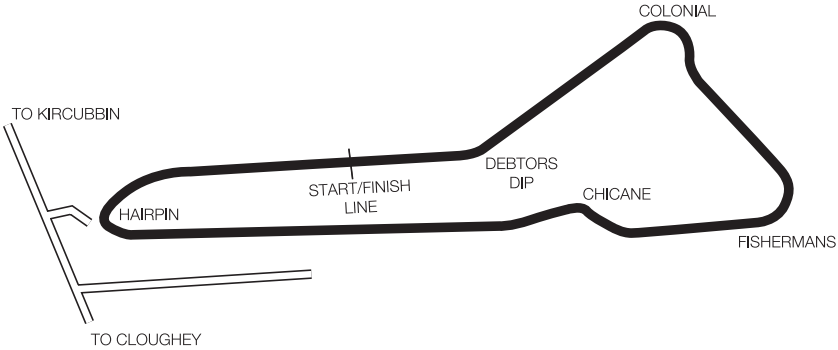

KIRKISTOWN

Address: Kirkistown Motor Sports Circuit, Rubane Road, Cloughey, Portavogie, Newtownards, Co. Down. **Telephone:** 028 427 71325.

Fax: 028 427 71894. **Website:** kirkistown.com

E-mail: kirkistown@aol.com **Situation:** 27 miles from Belfast on Ards Peninsula between Kirkcubbin (4 miles) and Portavogie.

Length: 1.53 miles.

Number of starters	
Racing & Sports Racing Cars over 2000cc	22
Racing & Sports Racing Cars up to 2000cc	26
Other Classes	32

KNOCKHILL

Address: Knockhill Racing Circuit Ltd, by Dunfermline, Fife KY12 9TF.

Telephone: 01383 723337.

Fax: 01383 620167.

Website: knockhill.co.uk

E-mail: enquiries@knockhill.co.uk

Situation: 5 miles north of Dunfermline on the A823.

Length: 1.3 miles.