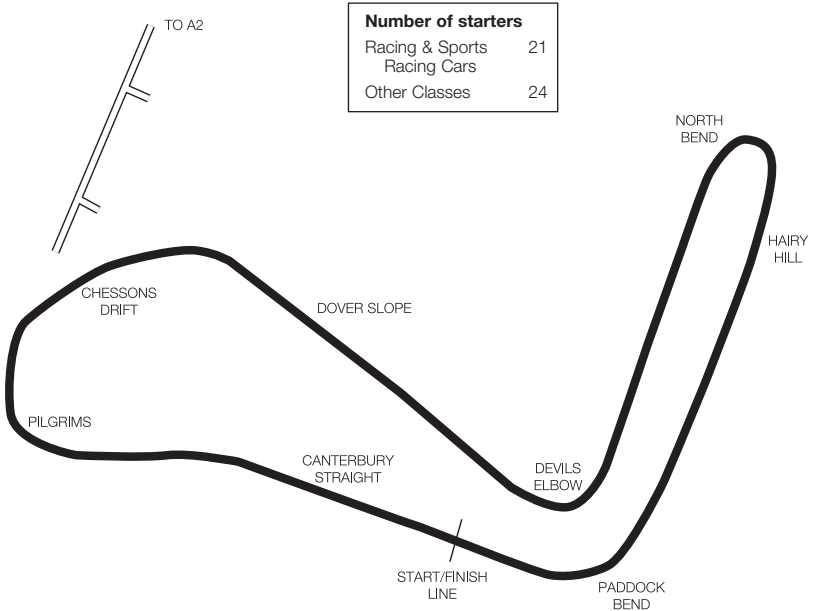

LYDDEN

Address: Lydden International Motor Racing Circuit, Wotton, Nr. Canterbury, Kent CT4 6RX.

Telephone: 01304 830557 or 831714. **Fax:** 01304 831715. **Situation:** 7 miles south-east of Canterbury, off main A2 London–Dover, midway between Canterbury and Dover. **Length:** 1 mile.

Number of starters

Racing & Sports	21
Racing Cars	
Other Classes	24

MALLORY PARK

Address: Mallory Park (Motorsport) Limited, Mallory Park Circuit, Kirkby Mallory, Leicester LE9 7QE.

Telephone: 01455 842931. **Fax:** 01455 848289.

Website: mallorypark.co.uk

E-mail: info@mallorypark.co.uk

Situation: Just off A47 between Leicester and Hinckley.

Length: (A) 1.35 miles. (B) 1 mile oval.