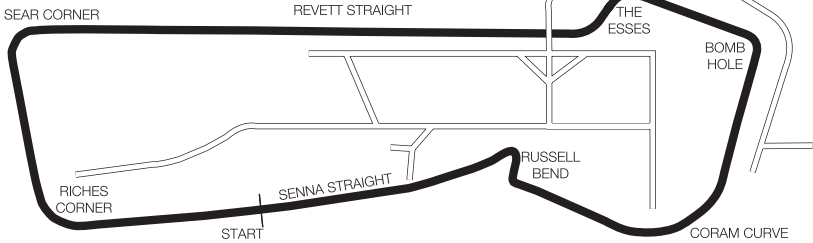

MOTOR SPORTS VENUES

SNETTERTON CIRCUIT

Address: Motor Sport Vision Ltd, Snetterton Circuit, Norwich, Norfolk NR16 2JU.

Telephone: 0195 388 7303.

Fax: 01953 888220.

Website: www.motorsportvision.co.uk

Situation: On A11 London-Norwich Road, 90 miles from London, 19 miles from Norwich.

Length: 1.952 miles (3.141 km).

Number of starters

Racing & Sports Racing Cars over 2000cc	28
Racing & Sports Racing Cars up to 2000cc	32
Other Classes	38

THRUXTON

Telephone: 01264 882200.

Fax: 01264 882233.

Website: barc.net

E-mail: info@barc.net

Situation: 5 miles west of Andover on the A303.

Length: 2.356 miles.

Number of starters

Racing & Sports Racing Cars over 2000cc	28
Racing & Sports Racing Cars up to 2000cc	34
Other Classes	38