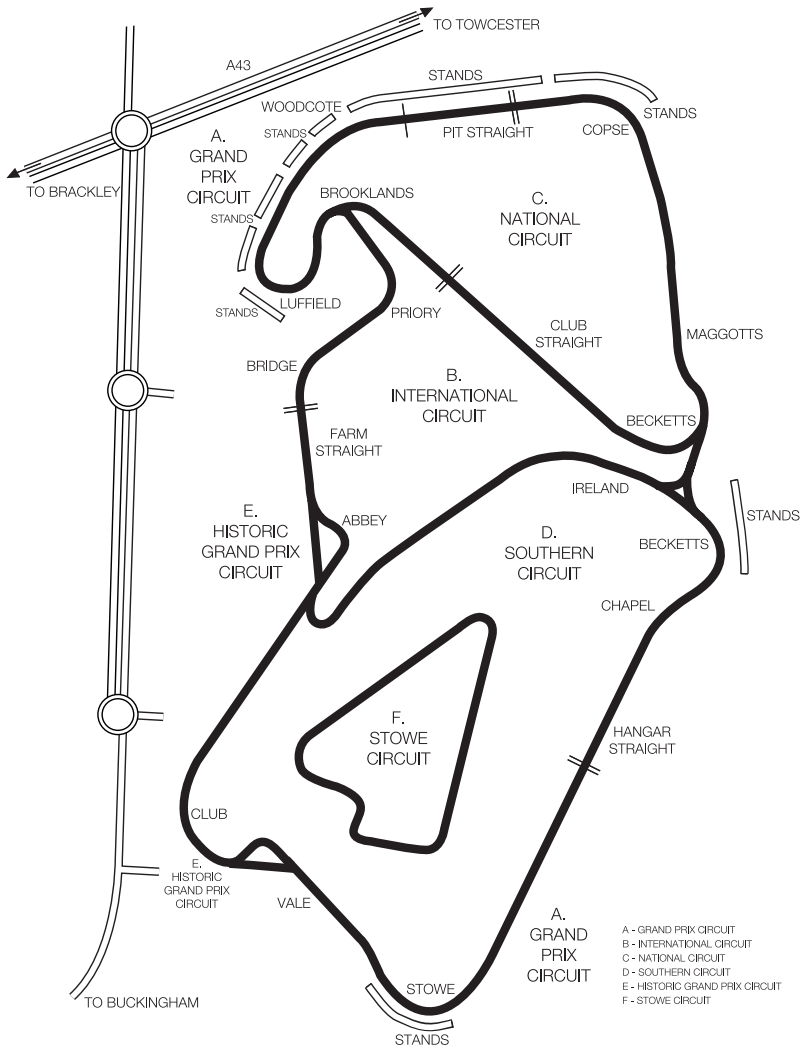

SILVERSTONE

Address: Silverstone Circuits Ltd, Silverstone, Northants NN12 8TN. **Telephone:** 08704 588200.

Fax: 08704 588250. **Website:** www.silverstone-circuit.co.uk **Situation:** 600 yards from Silverstone between Towcester and Brackley on A43 – accessible by this and Buckingham Road via Dadford.

Length: (A) 3.194 miles. (B) 2.249 miles. (C) 1.639 miles. (D) 1.970 miles. (E) 3.144 miles. (F) 0.796 miles.

Number of starters	(A)	(B)	(C)	(D)	(E)	(F)
Racing & Sports Racing Cars over 2000cc	38	36	30	30	38	16
Racing & Sports Racing Cars up to 2000cc	42	38	34	34	42	18
Other Classes	48	42	38	38	48	22