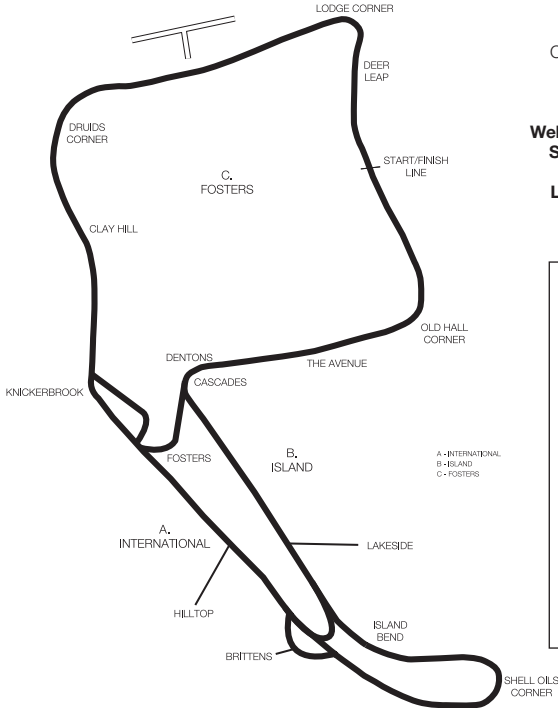

OULTON PARK

Address: Motor Sport Vision Ltd, Oulton Park Circuit, Little Budworth, Tarporley, Cheshire CW6 9BW.

Telephone: 01829 760301.

Fax: 01829 760378.

Website: www.motorsportvision.co.uk

Situation: Three miles north-east of Tarporley, Cheshire, off A49.

Length: (A) 2.692 miles (4.332 km).
(B) 2.26 miles (3.583 km).
(C) 1.660 miles (2.672 km).

Number of starters

(A) Racing & Sports Racing	32
Cars over 2000cc	
Racing & Sports Racing	32
Cars up to 2000cc	
Other Classes	34
(B) Racing & Sports Racing	30
Cars over 2000cc	
Racing & Sports Racing	30
Cars up to 2000cc	
Other Classes	32
(C) Racing & Sports Racing	24
Cars over 2000cc	
Racing & Sports Racing	26
Cars up to 2000cc	
Other Classes	30

PEMBREY CIRCUIT

Address: BARC (Pembrey) Limited, Pembrey Circuit, Pembrey, Carmarthenshire, SA16 0HZ.
Telephone: 01554 891042. **Fax:** 01554 891387.

E-mail: pembrey@barc.net

Situation: 10 miles off junction 48 west of M4.

Length: (A) 1.456 miles. Rallycross 0.9 miles.