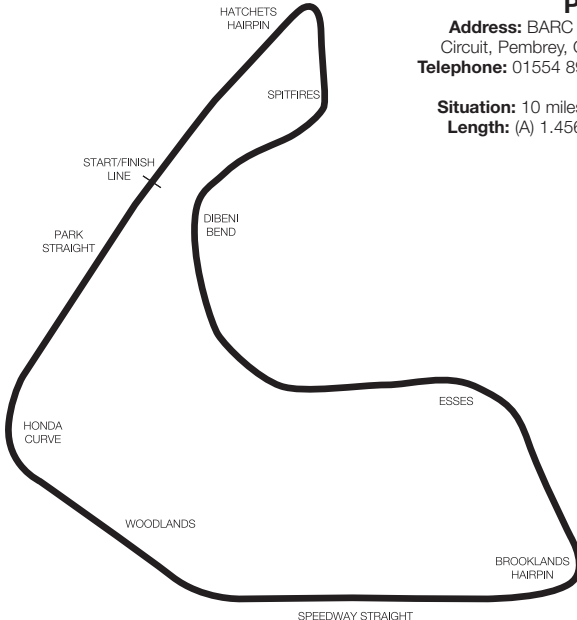

Number of starters

Racing & Sports	24
Racing Cars	
over 2000cc	
Racing & Sports	28
Racing Cars	
up to 2000cc	
Other Classes	32