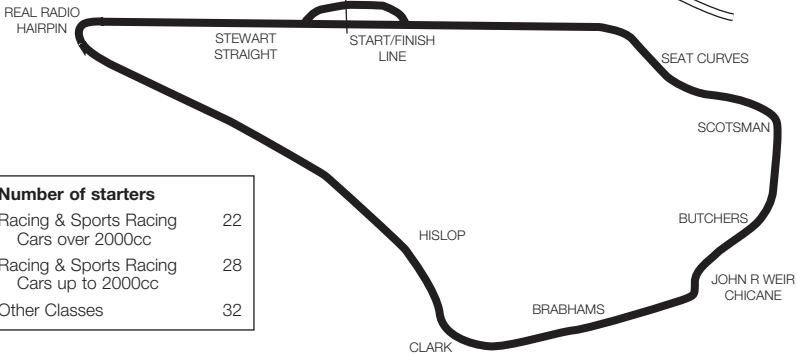

**Telephone:** 01383 723337.

**Fax:** 01383 620167.

**Website:** knockhill.co.uk

**E-mail:** enquiries@knockhill.co.uk

**Situation:** 5 miles north of Dunfermline on the A823.

**Length:** 1.3 miles.

Number of starters	
Racing & Sports Racing Cars over 2000cc	22
Racing & Sports Racing Cars up to 2000cc	28
Other Classes	32