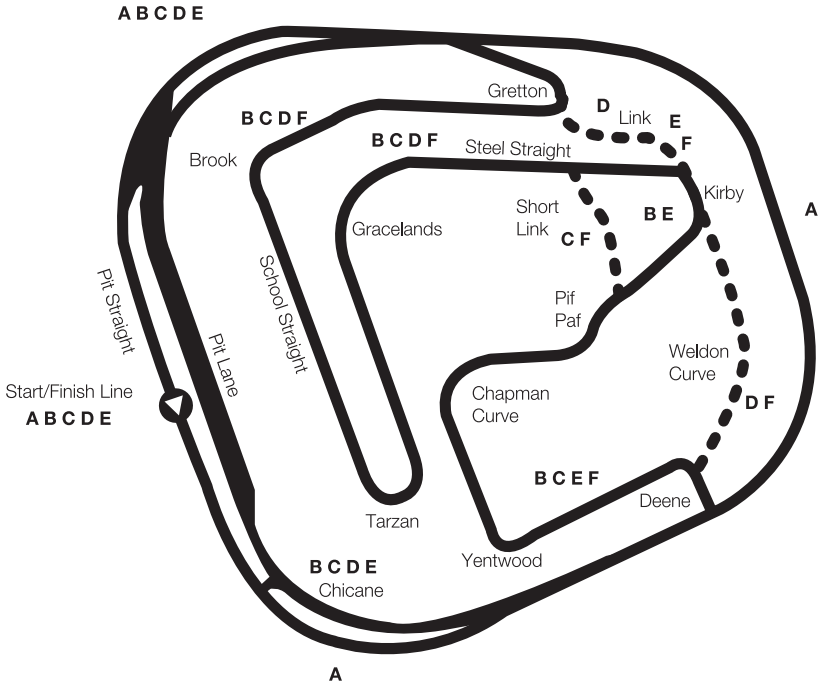

ROCKINGHAM MOTOR SPEEDWAY

Address: Rockingham Motor Speedway Ltd, Mitchell Road, Corby, Northants NN17 5AF.

Telephone: 01536 500500. **Fax:** 01536 500555. **Website:** www.rockingham.co.uk

Situation: Mitchell Road, NW edge of Corby, off A6116. **Length:** (A) Oval 1.479 miles; (B) Int. Long 2.559 miles; (C) International 2.443 miles; (D) Historic 2.25 miles/Historic Link 1.31 miles; (E) Sportscar 1.62 miles; (F) National 1.7miles.

Number of starters	(A)	(B)	(C)	(D)	(E)
Racing & Sports Racing Cars over 2000cc	24	26	26	26	24
Racing & Sports Racing Cars up to 2000cc	28	30	30	28	26
Other Classes	36	36	36	32	30