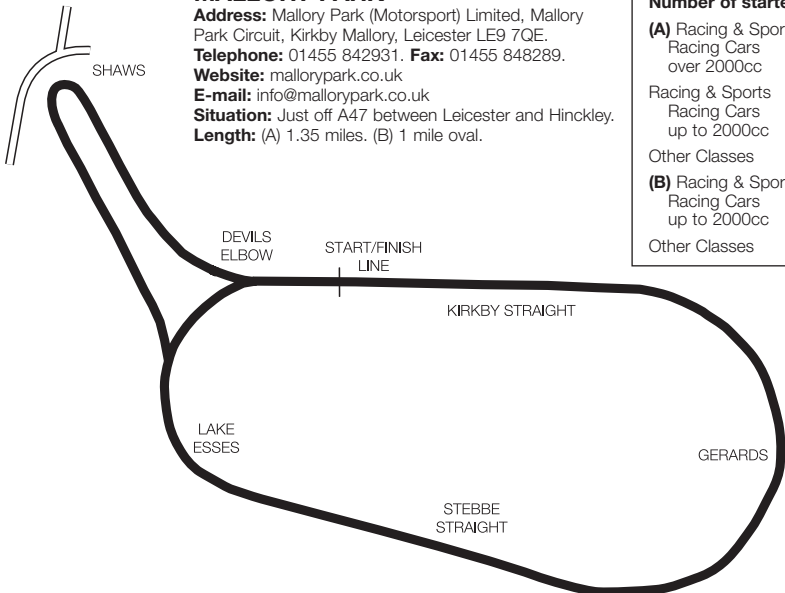

**E-mail:** info@mallorypark.co.uk

**Situation:** Just off A47 between Leicester and Hinckley.

**Length:** (A) 1.35 miles. (B) 1 mile oval.