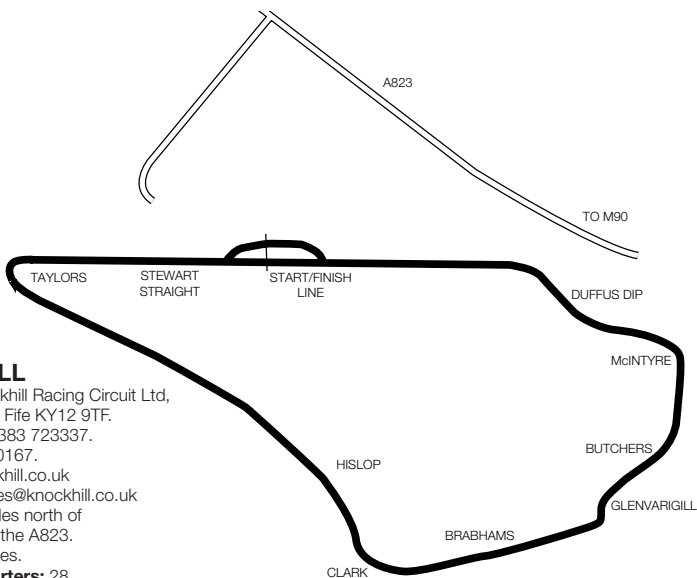

KIRKISTOWN

Address: Kirkistown Motor Sports Circuit, Rubane Road, Cloughey, Portavogie, Newtownards, Co. Down. **Telephone:** 028 427 71325.
Fax: 028 427 71894. **Website:** kirkistown.com
E-mail: rstjohnyoung@ukonline.co.uk **Situation:** 27 miles from Belfast on Ards Peninsula between Kirkcubbin (4 miles) and Portavogie.
Length: 1.53 miles. **Number of starters:** 24.