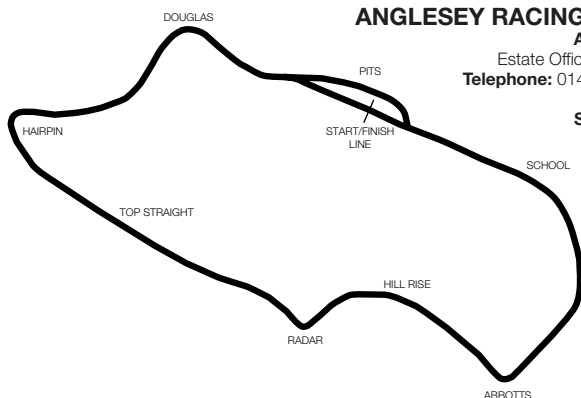

RACE TRACKS

ANGLESEY RACING CIRCUIT/TRAC MÔN

Address: Anglesey Racing Circuit, Estate Office, Bodorgan, Anglesey LL62 5LP.
Telephone: 01407 840253. **Fax:** 01407 840197.
Website: angleseycircuit.com
Situation: Between Aberffraw and Rhosneigr off the A4080.
Length: 1.057 miles (1.70 km).
Number of starters: 22.