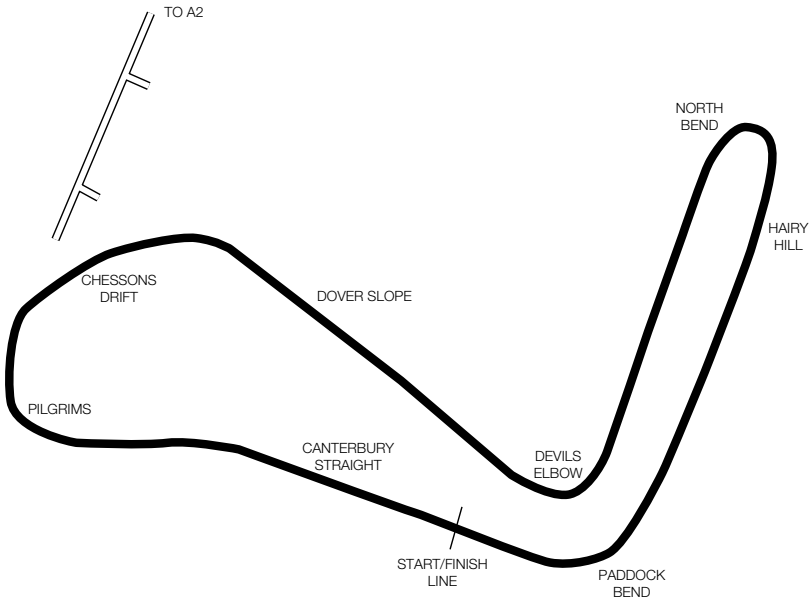

LYDDEN

Address: Lydden International Motor Racing Circuit, Wotton, Nr. Canterbury, Kent CT4 6RX.

Telephone: 01304 830557 or 831714. **Fax:** 01304 831715. **Situation:** 7 miles south-east of Canterbury, off main A2 London–Dover, midway between Canterbury and Dover.

Length: 1 mile. **Number of starters:** 21.

MALLYORY PARK

Address: Mallyory Park (Motorsport) Limited, Mallyory Park Circuit, Kirkby Mallyory, Leicester LE9 7QE.

Telephone: 01455 842931. **Fax:** 01455 848289.

Website: mallyorypark.co.uk

E-mail: info@mallyorypark.co.uk

Situation: Just off A47 between Leicester and Hinckley. **Length:** (A) 1.35 miles. (B) 1 mile oval.

Number of starters: (A) Single seaters over 1600cc – 26; Other classes – 28. (B) 26.