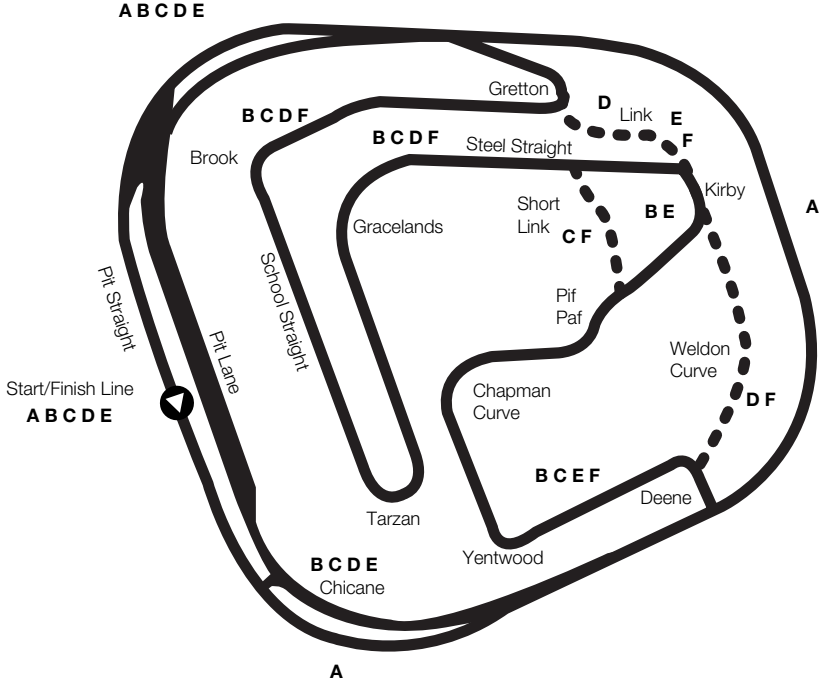

Situation: Mitchell Road, NW edge of Corby, off A6116. **Length:** (A) Oval 1.479 miles; (B) Int. Long 2.559 miles; (C) International 2.443 miles; (D) Historic 2.25 miles/Historic Link 1.31 miles; (E) Sportscar 1.62 miles; (F) National 1.7 miles. **Number of starters:** (A) Sports, saloon and GT 32, Single seaters up to 2000cc 26, Single seaters over 2000cc 24; (B) & (C) Sports, saloons, GTs and single seaters under 2000cc 34, Single seaters over 2000cc 26, other Historics 30; (D) Sports, saloons and GT 30 (Link 28), Single seaters up to 2000cc 28 (Link 26), Single seaters over 2000cc 26 (Link 24); (E) Sports and saloons 30, Single seaters under 2000cc tba, Single seaters over 2000cc tba; (F) Sports, saloons and GT 28, Single seaters up to 2000cc 26, Single seaters over 2000cc 24.