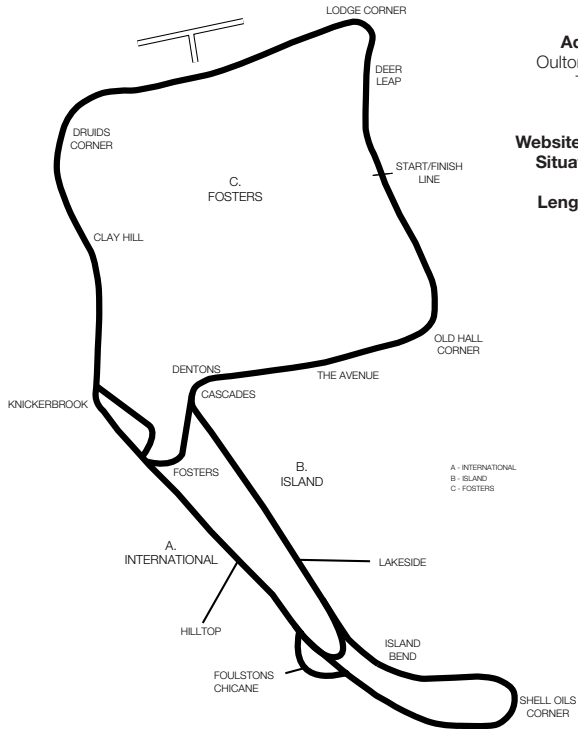

MOTOR SPORTS VENUES

OULTON PARK

Address: Motorsport Vision Ltd, Oulton Park Circuit, Little Budworth, Tarporley, Cheshire CW6 9BW.

Telephone: 01829 760301.

Fax: 01829 760378.

Website: www.motorsportvision.co.uk

Situation: Three miles north-east of Tarporley, Cheshire, off A49.

Length: (A) 2.692 miles (4.332 km).

(B) 2.226 miles (3.583 km).

(C) 1.660 miles (2.672 km).

Number of starters:

(A) 32. (B) 30. (C) 26.