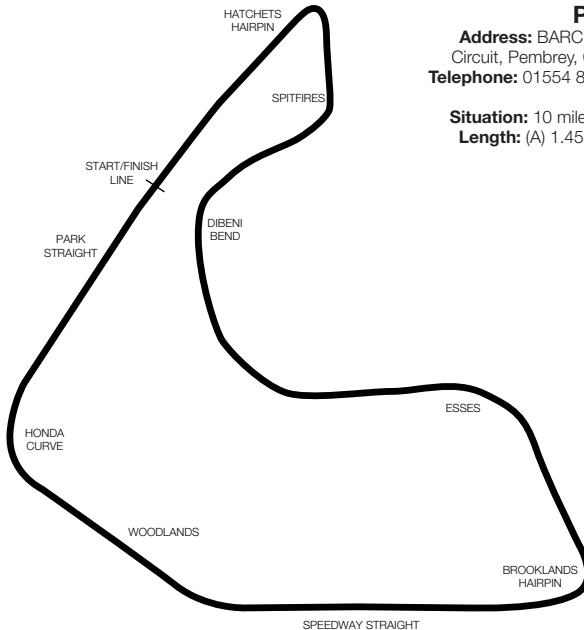

Situation: Three miles north-east of Tarporley, Cheshire, off A49.

Length: (A) 2.692 miles (4.332 km).

(B) 2.226 miles (3.583 km).

(C) 1.660 miles (2.672 km).

Number of starters:

(A) 32. (B) 30. (C) 26.

PEMBREY CIRCUIT