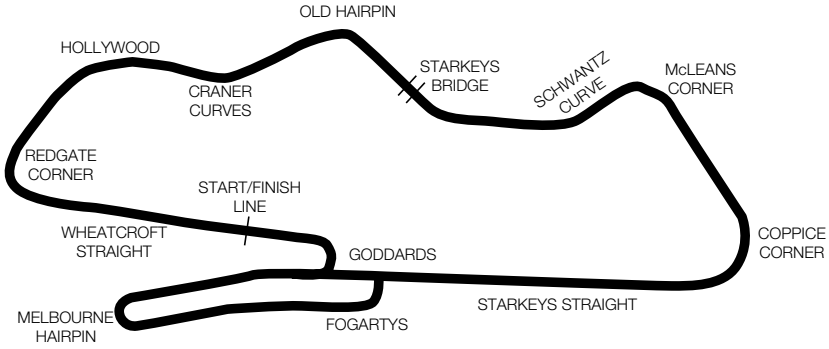

DONINGTON PARK

Address: Donington Park Leisure Ltd, Donington Park, Castle Donington, Derby DE74 2RP.

Telephone: 01332 810048. **Fax:** 01332 850422. **Website:** donington-park.co.uk **Situation:** 8 miles south-east of Derby; 3 miles junction 23a (northbound) or junction 24 (southbound) on M1; 2 miles from M42/A42 and from A50, turn-off S. P. Donington. **Length:** (A) 1.9573 miles. (B) 2.50 miles. **Number of starters:** (A) Single Seaters over 1800cc – 30; other classes – 32. (B) Single seaters over 1800cc – 32; other classes – 34.