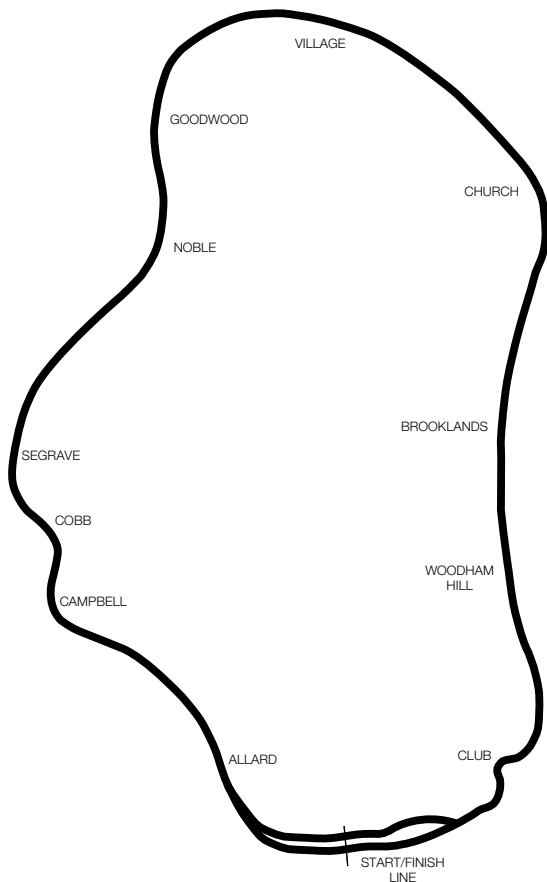

SNETTERTON CIRCUIT

Address: Brands Hatch Circuits Ltd, Snetterton Circuit, Norwich, Norfolk NR16 2JU.

Telephone: 0195 388 7303. **Fax:** 01953 888220. **Website:** brandshatchcircuits.co.uk

Situation: On A11 London-Norwich Road, 90 miles from London, 19 miles from Norwich.

Length: 1.952 miles (3.141 km). **Number of Starters:** Single Seaters exceeding 2000cc & FIA F3 - 30. All others - 32.

THRUXTON

Address: Thruxton (BARC) Limited, Thruxton Circuit, Andover, Hampshire SP11 8PN.

Telephone: 01264 882200.

Fax: 01264 882233.

Website: barc.net

E-mail: info@barc.net

Situation: 5 miles west of Andover on the A303.

Length: 2.356 miles.

Number of starters: 34.