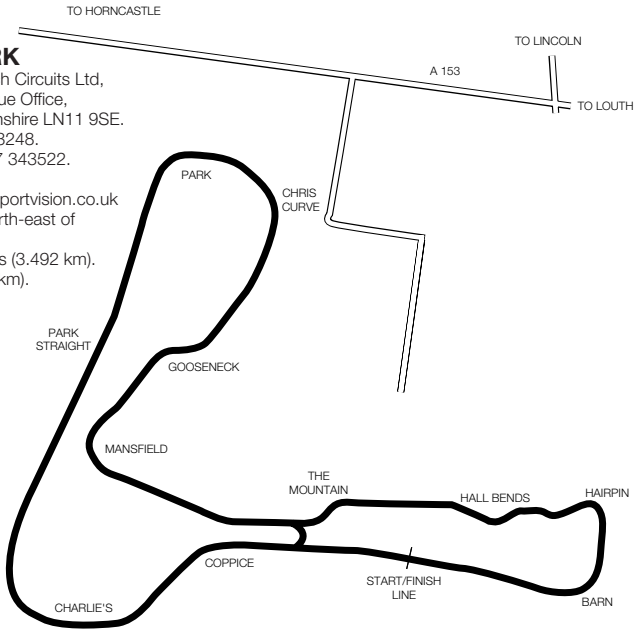

Website: www.motorsportvision.co.uk

Situation: 10 miles north-east of Horncastle on A153.

Length: (A) 2.173 miles (3.492 km).

(B) 1.481 miles (2.375 km).

Number of starters:

(A) 26; (B) 24.

CASTLE COMBE

Address: Castle Combe Circuit, Chippenham, Wiltshire SN14 7EY.