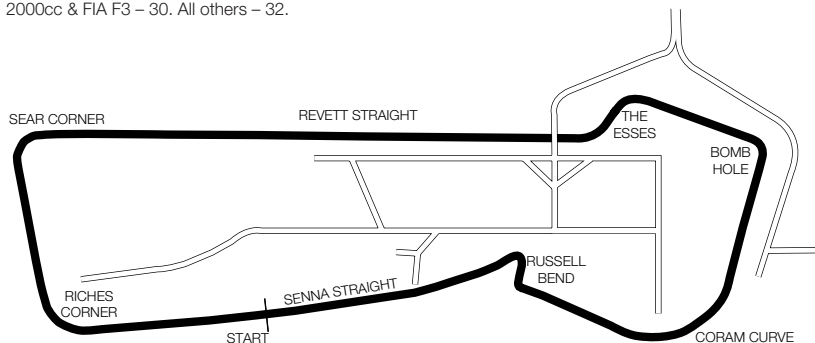

SNETTERTON CIRCUIT

Address: Brands Hatch Circuits Ltd, Snetterton Circuit, Norwich, Norfolk NR16 2JU.

Telephone: 0195 388 7303. **Fax:** 01953 888220. **Website:** brandshatchcircuits.co.uk

Situation: On A11 London-Norwich Road, 90 miles from London, 19 miles from Norwich.

Length: 1.952 miles (3.141 km). **Number of Starters:** Single Seaters exceeding 2000cc & FIA F3 - 30. All others - 32.

THRUXTON

Address: Thruxton (BARC) Limited, Thruxton Circuit, Andover, Hampshire SP11 8PN.

Telephone: 01264 882200.

Fax: 01264 882233.

Website: barc.net

E-mail: info@barc.net

Situation: 5 miles west of Andover on the A303.

Length: 2.356 miles.

Number of starters: 34.