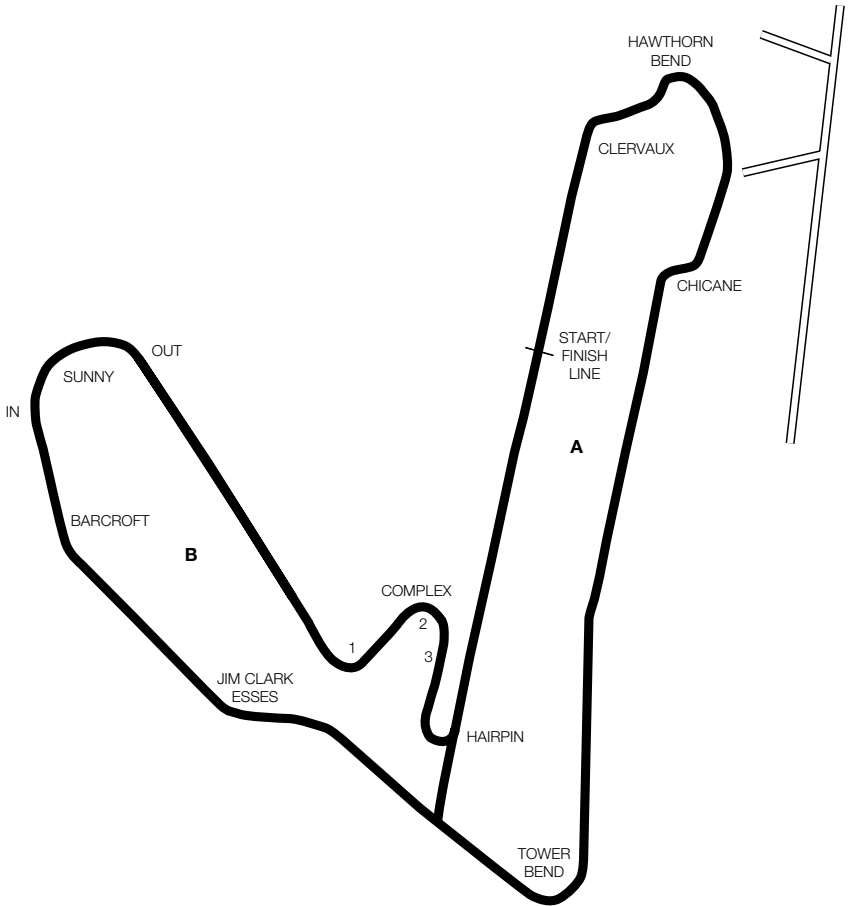

CROFT CIRCUIT

Address: Croft Circuit, Croft-on-Tees, Nr. Darlington DL2 2PN. **Telephone:** 01325 721815.

Fax: 01325 721819. **Web:** www.croftcircuit.co.uk **Situation:** 4 miles south of Darlington on A167

Darlington – Northallerton. **Length:** 2.1 miles, 3.379 km (A & B). **Number of starters:** Single Seaters and Sports Racing Cars – 28. Other Classes – 30 (A & B); Short Circuit – 20 (A).