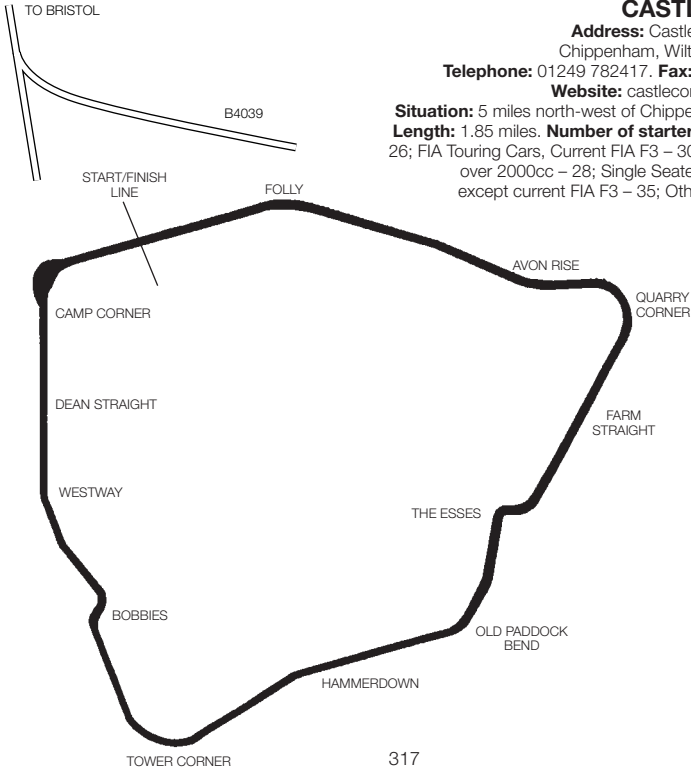

CASTLE COMBE

Address: Castle Combe Circuit, Chippenham, Wiltshire SN14 7EY.

Telephone: 01249 782417. **Fax:** 01249 782392.

Website: castlecombecircuit.co.uk

Situation: 5 miles north-west of Chippenham, Wiltshire.

Length: 1.85 miles. **Number of starters:** F3000 & F2 – 26; FIA Touring Cars, Current FIA F3 – 30; Single Seaters over 2000cc – 28; Single Seaters up to 2000cc except current FIA F3 – 35; Other Classes – 38.