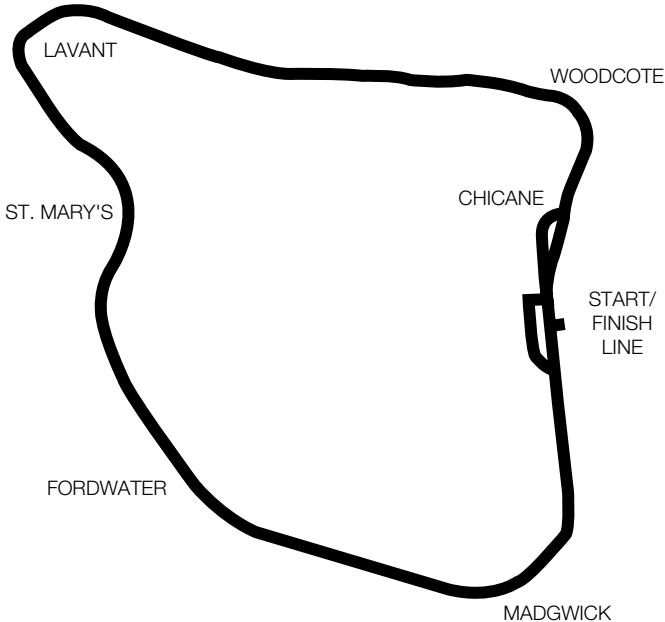

GOODWOOD

Address: Goodwood Motor Circuit, Goodwood, Chichester, West Sussex PO18 0PH.

Telephone: 01243 755060. **Fax:** 01243 755065. **Situation:** 2 miles north-east of Chichester, West Sussex. **Length:** 2.4 miles. **Number of starters:** 30. Historic racing.