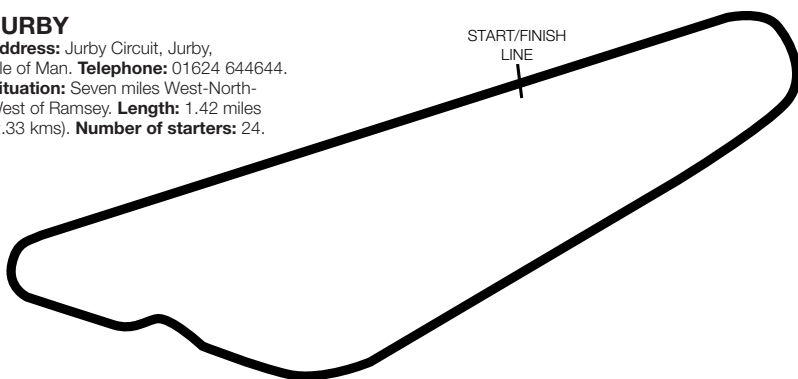

JURBY

Address: Jurby Circuit, Jurby, Isle of Man. **Telephone:** 01624 644644.
Situation: Seven miles West-North-West of Ramsey. **Length:** 1.42 miles (2.33 kms). **Number of starters:** 24.

KIRKISTOWN