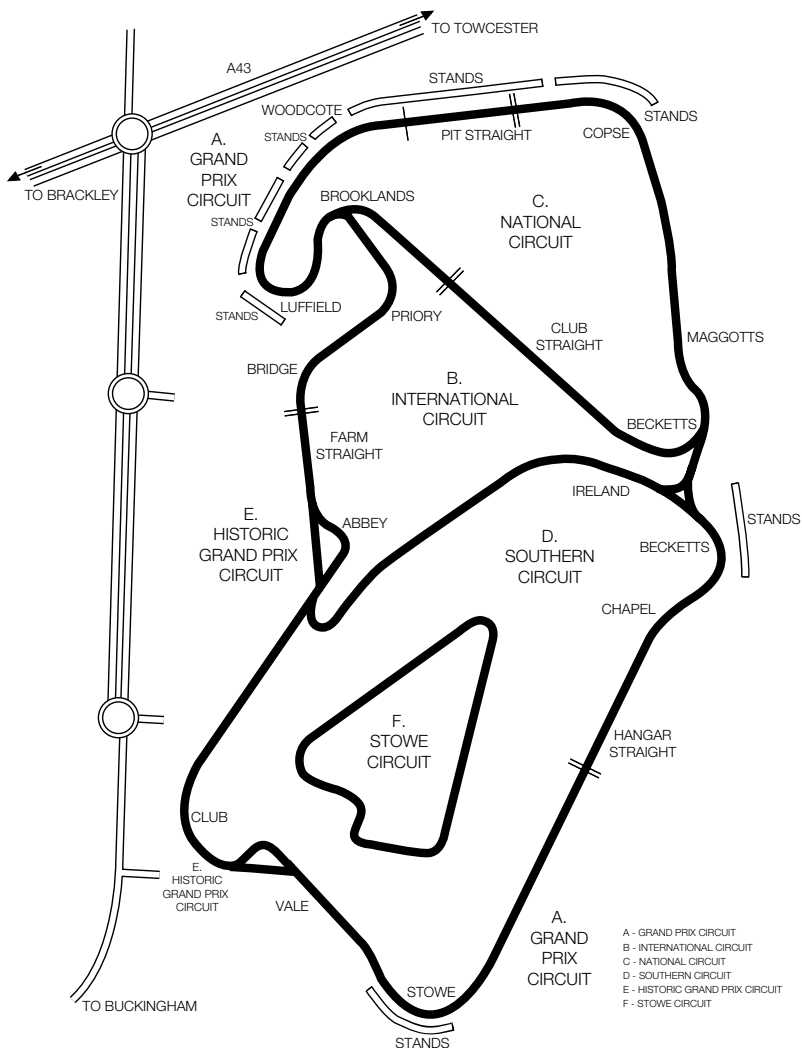

SILVERSTONE

Address: Silverstone Circuits, Silverstone, Northants NN12 8TN. **Telephone:** 01327 857271.

Fax: 01327 857663. **Website:** www.silverstonemotorsport.co.uk **Situation:** 600 yards from Silverstone between Towcester and Brackley on A43 – accessible by this and Buckingham Road via Dadford.

Length: (A) 3.194 miles. (B) 2.249 miles. (C) 1.639 miles. (D) 1.970 miles. (E) 3.144 miles. (F) 0.796 miles.

Number of starters: (A) 42. (B) 38. (C) 34. (D) 30. (E) 44. (F) 18.