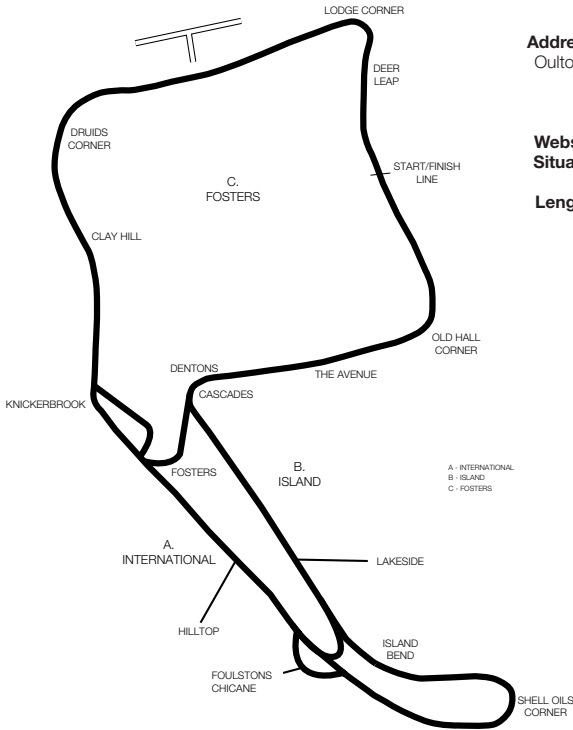

**E-mail:** info@mallyorypark.co.uk

**Situation:** Just off A47 between Leicester and Hinckley. **Length:** (A) 1.35 miles. (B) 1 mile oval.

**Number of starters:** (A) Single seaters over 1600cc – 26; Other classes – 28. (B) 26.