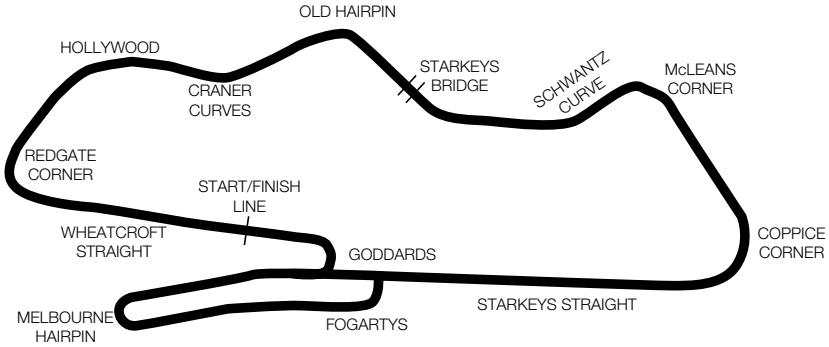

DONINGTON PARK

Address: Donington Park Leisure Ltd, Donington Park, Castle Donington, Derby DE74 2RP.

Telephone: 01332 810048. **Fax:** 01332 850422. **Website:** donington-park.co.uk **Situation:** 8 miles south-east of Derby; 3 miles junction 23a (northbound) or junction 24 (southbound) on M1; 2 miles from M42/A42 and from A50, turn-off S. P. Donington. **Length:** (A) 1.9573 miles. (B) 2.50 miles. **Number of starters:** (A) Single Seaters over 1800cc – 30; other classes – 32. (B) Single seaters over 1800cc – 32; other classes – 34.