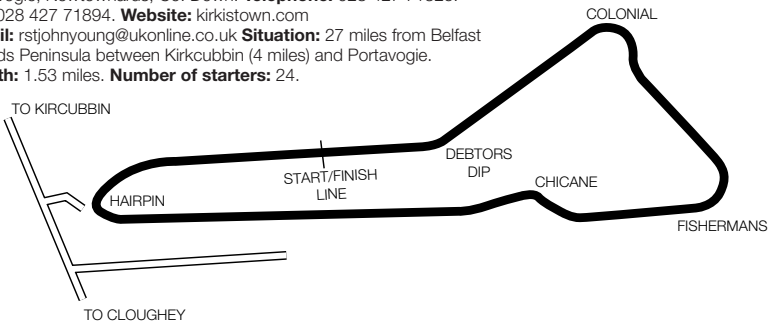

KIRKISTOWN

Address: Kirkistown Motor Sports Circuit, Rubane Road, Cloughey, Portavogie, Newtownards, Co. Down. **Telephone:** 028 427 71325.
Fax: 028 427 71894. **Website:** kirkistown.com
E-mail: rstjohnyoung@ukonline.co.uk **Situation:** 27 miles from Belfast on Ards Peninsula between Kirkcubbin (4 miles) and Portavogie. **Length:** 1.53 miles. **Number of starters:** 24.