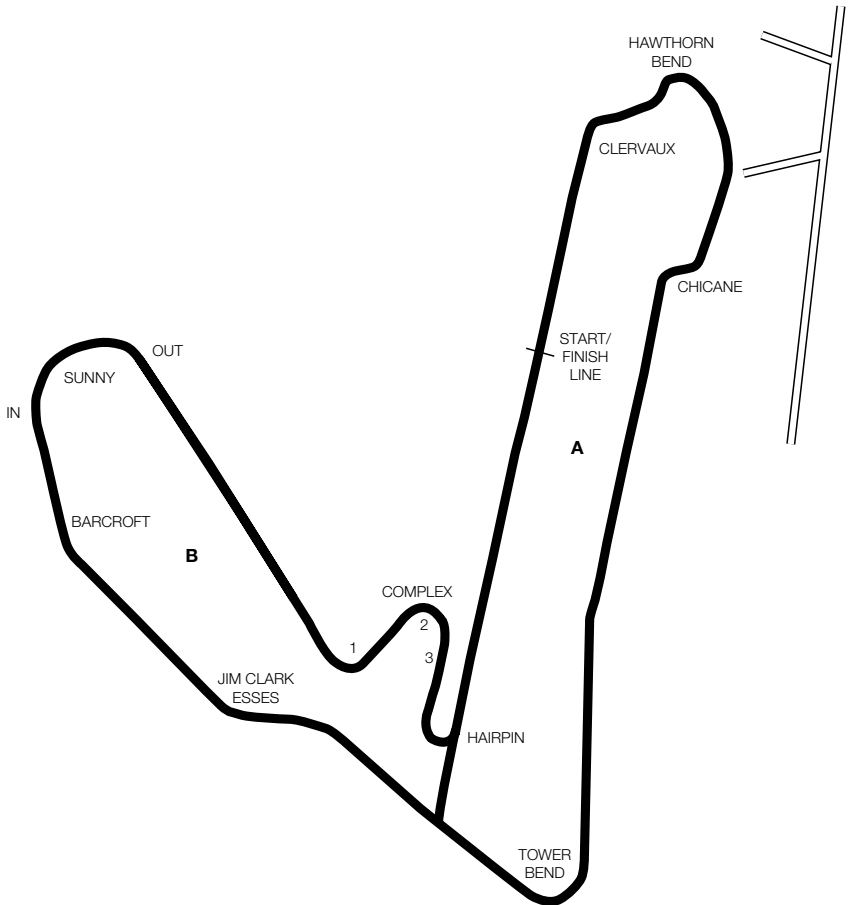

CROFT CIRCUIT

Address: Croft Circuit, Croft-on-Tees, Nr. Darlington DL2 2PN. **Telephone:** 01325 721815.

Fax: 01325 721819. **Web:** www.croftcircuit.co.uk **Situation:** 4 miles south of Darlington on A167 Darlington – Northallerton. **Length:** 2.1 miles, 3.379 km (A & B). **Number of starters:** Single Seaters and Sports Racing Cars – 28. Other Classes – 30 (A & B); Short Circuit – 20 (A).