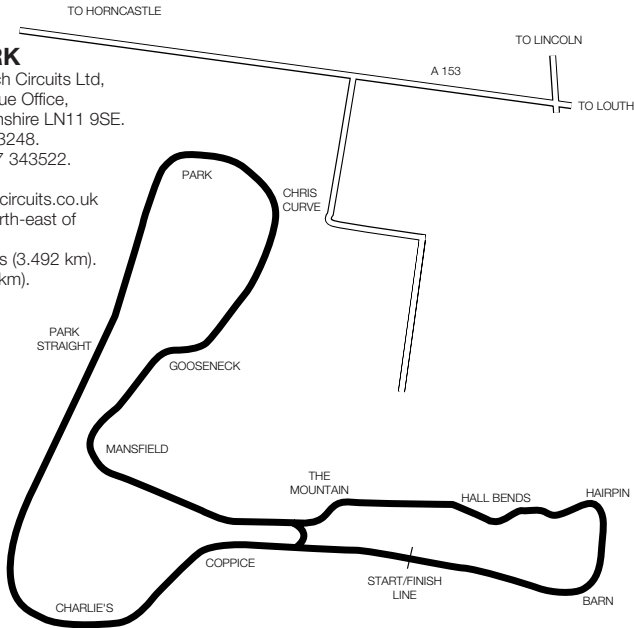

**Website:** brandsatchcircuits.co.uk

**Situation:** 10 miles north-east of Horncastle on A153.

**Length:** (A) 2.173 miles (3.492 km).  
(B) 1.481 miles (2.375 km).

**Number of starters:**

(A) 24; (B) 24.