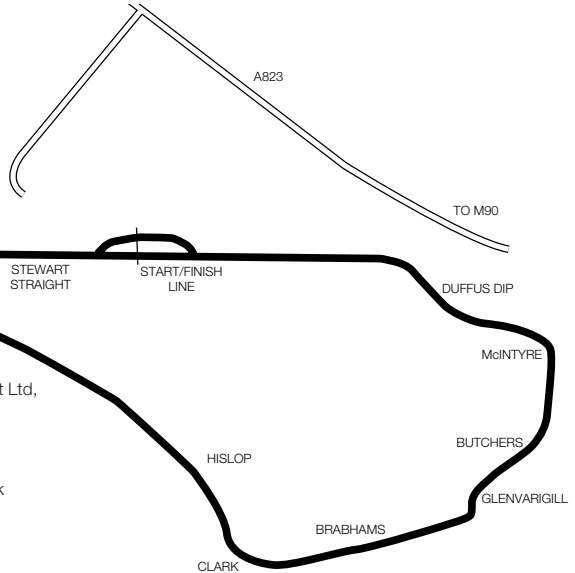

KIRKISTOWN

Address: Kirkistown Motor Sports Circuit, Rubane Road, Cloughey, Portavogie, Newtownards, Co. Down. **Telephone:** 028 427 71325.
Fax: 028 427 71894. **Website:** kirkistown.com
E-mail: rstjohnyoung@ukonline.co.uk **Situation:** 27 miles from Belfast on Ards Peninsula between Kirkcubbin (4 miles) and Portavogie. **Length:** 1.53 miles. **Number of starters:** 24.