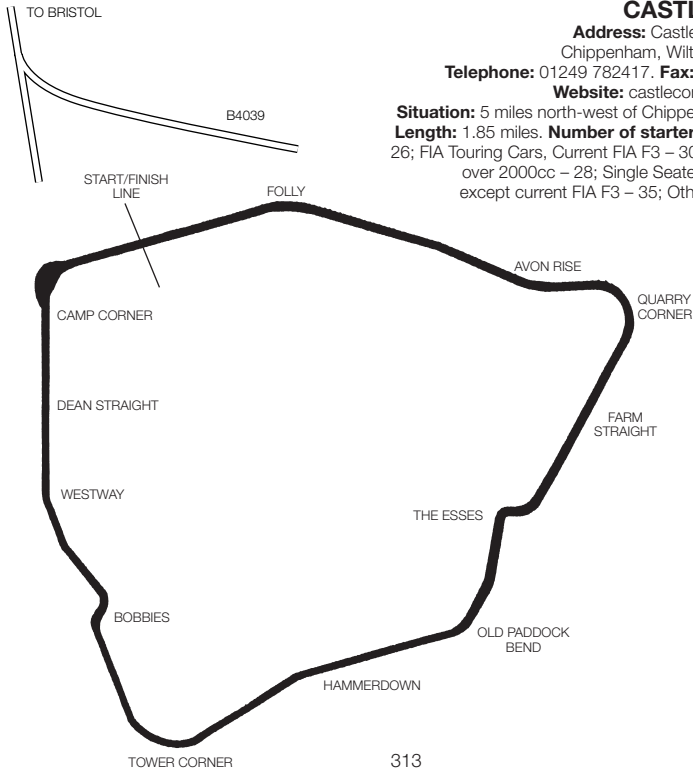

CASTLE COMBE

Address: Castle Combe Circuit, Chippenham, Wiltshire SN14 7EY.

Telephone: 01249 782417. **Fax:** 01249 782392.

Website: castlecombecircuit.co.uk

Situation: 5 miles north-west of Chippenham, Wiltshire.

Length: 1.85 miles. **Number of starters:** F3000 & F2 – 26; FIA Touring Cars, Current FIA F3 – 30; Single Seaters over 2000cc – 28; Single Seaters up to 2000cc except current FIA F3 – 35; Other Classes – 38.