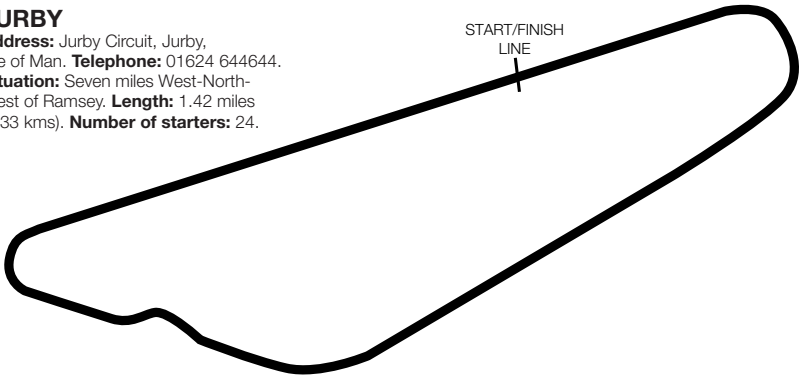

## JURBY

**Address:** Jurby Circuit, Jurby, Isle of Man. **Telephone:** 01624 644644.  
**Situation:** Seven miles West-North-West of Ramsey. **Length:** 1.42 miles (2.33 kms). **Number of starters:** 24.