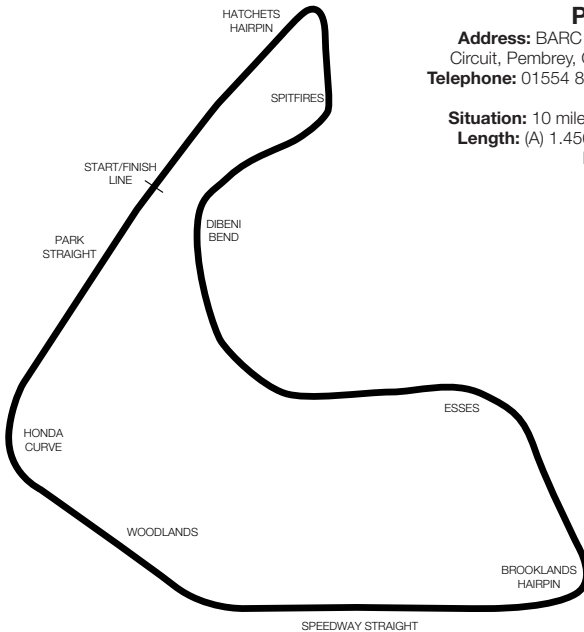

PEMBREY CIRCUIT

Address: BARC (Pembrey) Limited, Pembrey Circuit, Pembrey, Carmarthenshire, SA16 0HZ.
Telephone: 01554 891042. **Fax:** 01554 891387.

E-mail: pembrey@barc.net

Situation: 10 miles off junction 48 west of M4.

Length: (A) 1.456 miles. Rallycross 0.9 miles.

Number of starters: (A) 26.