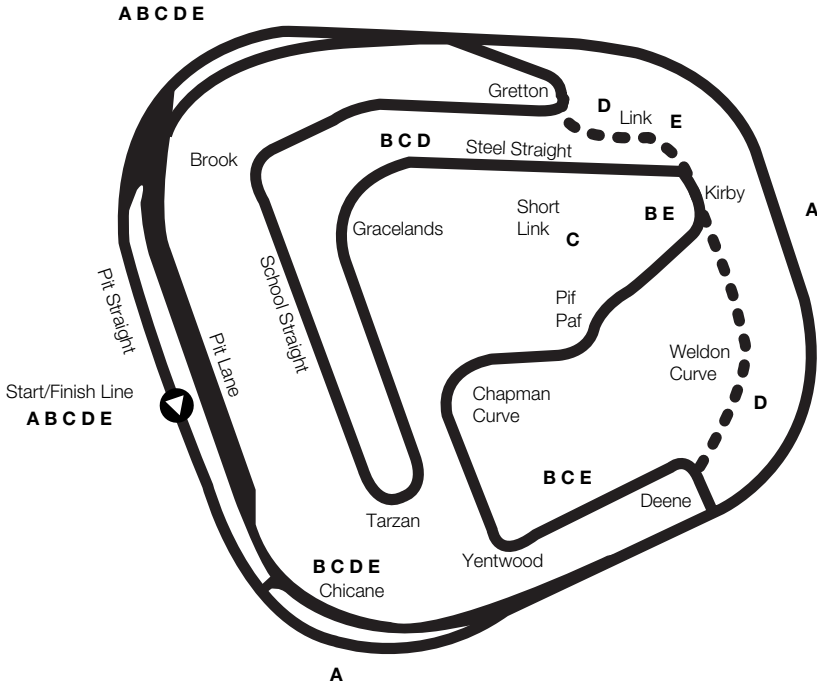

ROCKINGHAM MOTOR SPEEDWAY

Address: Rockingham Motor Speedway Ltd, Mitchell Road, Corby, Northants NN17 5AF.

Telephone: 01536 500500. **Fax:** 01536 500555. **Website:** www.rockingham.co.uk

Situation: Mitchell Road, NW edge of Corby, off A6116. **Length:** (A) Oval 1.479 miles; (B) Int. Long 2.559 miles; (C) Int. Short 2.443 miles; (D) Historic 2.25 miles/Historic Link 1.31 miles; (E) Sports Car 1.62 miles.

Number of starters: (A) 30; (B) & (C) Sports, saloons, GTs and single seaters under 2000cc 34, Single seaters and Sports racing over 2000cc 26, other Historics 30; (D) Sports, saloons and GT 30 (Link 28), Single seaters up to 2000cc 28 (Link 26), Single seaters over 2000cc 26 (Link 24); (E) Sports and saloons only 30.