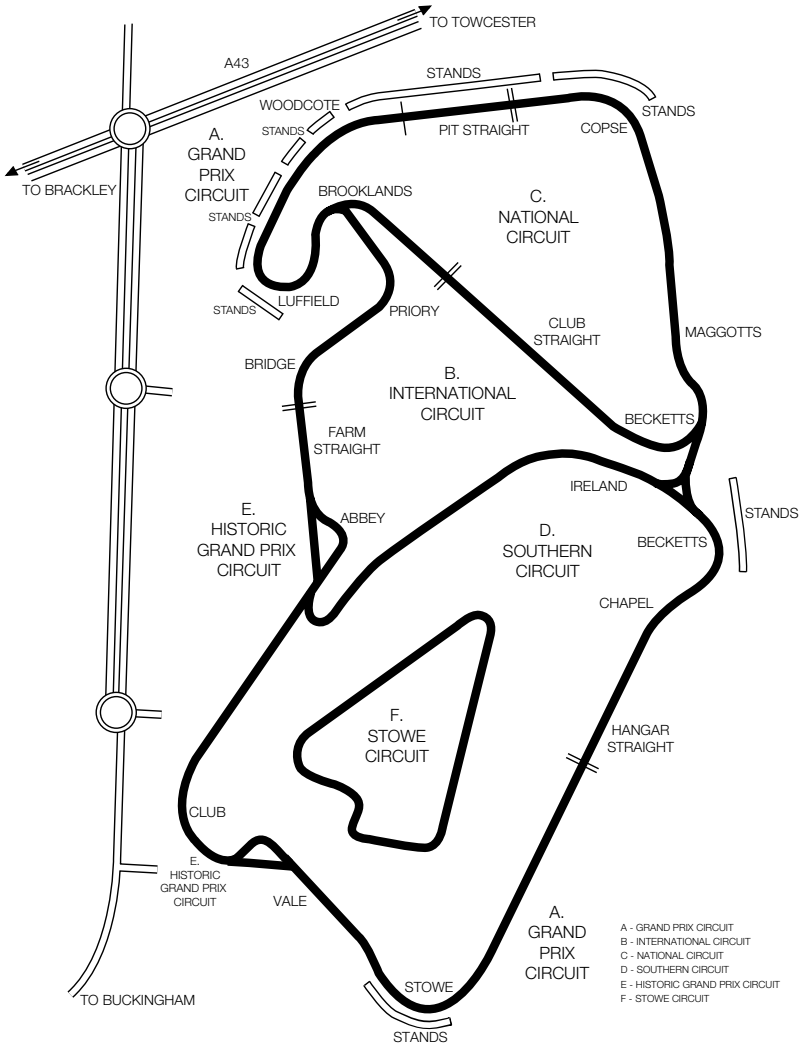

SILVERSTONE

Address: Silverstone Circuits, Silverstone, Northants NN12 8TN. **Telephone:** 01327 857271.

Fax: 01327 857663. **Website:** octagonmotorsports.com **Situation:** 600 yards from Silverstone between Towcester and Brackley on A43 – accessible by this and Buckingham Road via Dadford.

Length: (A) 3.194 miles. (B) 2.249 miles. (C) 1.639 miles. (D) 1.970 miles. (E) 3.144 miles. (F) 0.796 miles.

Number of starters: (A) 42. (B) 38. (C) 34. (D) 30. (E) 44. (F) 18.